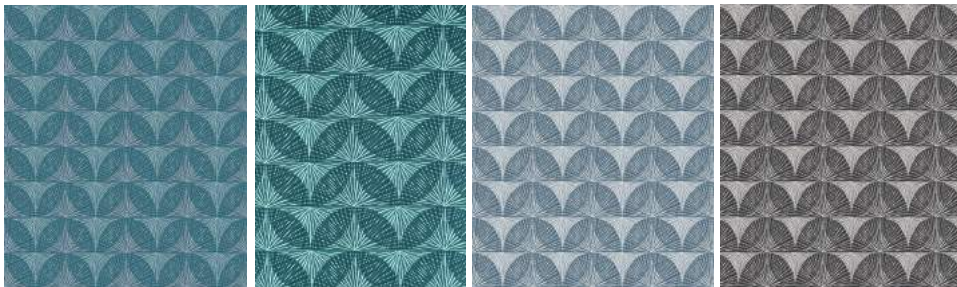

# Print / Fabric Collection

Made in England

100% Cotton - 8.8oz. 150cm wide. For all types of Home Furnishings. Machine Washable.

**Meridian Shadow (EJL 50)**

50/1

50/16-C

50/18-C

50/21